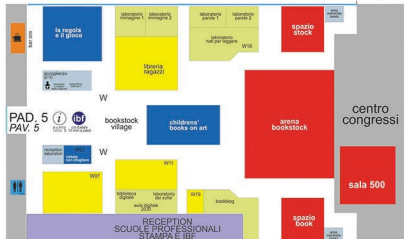

BIGLIETTERIA ←

← piazzale nizza via nizza side

USCITA →